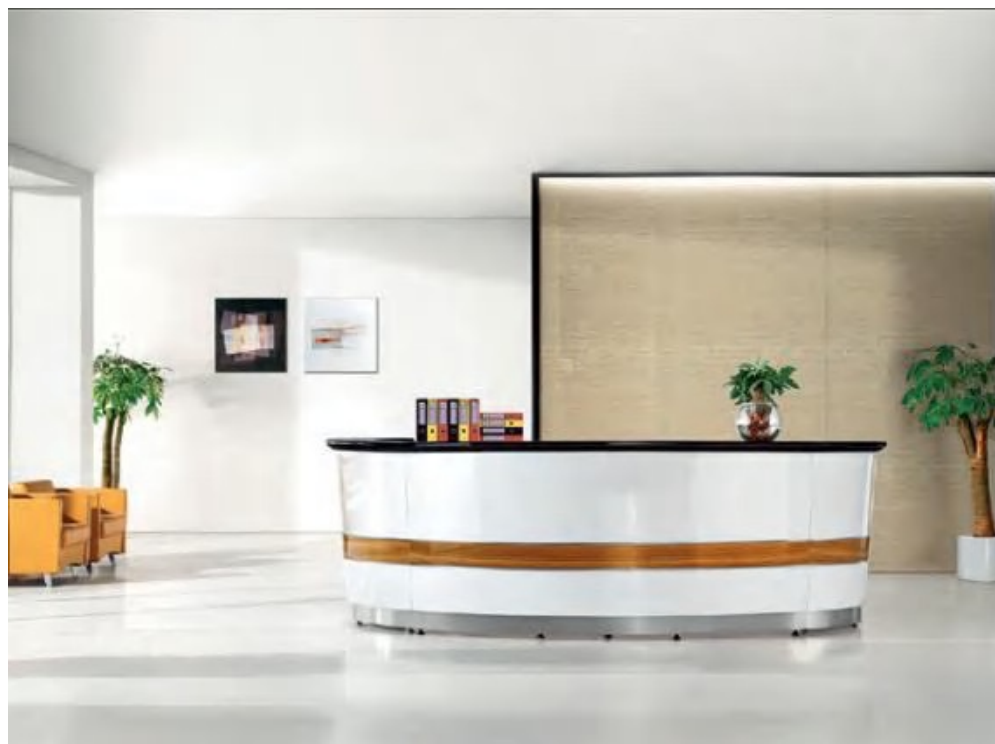

Q04 3260W × 1380D × 1050H